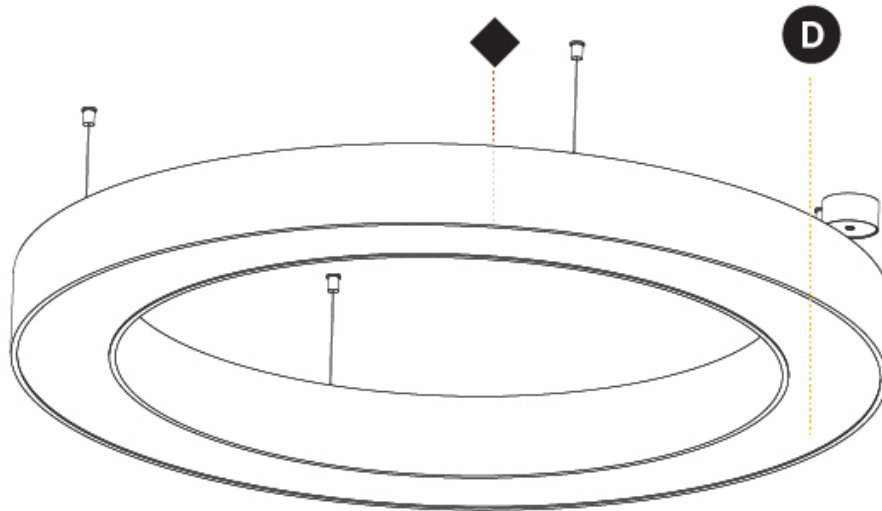

GENERAL

Series: Glorious
 Subseries: Glorious
 Brand: Prolicht
 Division: Architectural
 Mounting Type: Suspension
 Mounting Location: Ceiling
 Subcategory: Ambient

PHYSICAL

Shape: Round
 Diameter (mm): 1250
 Diameter (in): 49 ³/₁₆
 Height (mm): 120
 Height (in): 4 ³/₄
 Max. Overall Height (mm): 2120
 Max. Overall Height (in): 83 ⁷/₁₆
 Light Distribution: Direct
 Weight (kg): 12.847
 Weight (lbs): 28.26
 Diffuser: [PMMA - Opal or Micro-Prism](#)
 Fixture Finish: [SSR / BKV / CWI / CRY / HAB / UFT / ITA / RUA / FTG / MYG / LOD / PUS / FRO / FUP / KIA / POP / BLS / SPG / MEY / GOH / GUM / CHC / COM / ABZ / JAG / OBR / MOS / ROR](#)
 Fixture Material: Aluminum

A30231-

PROJECT	_____
TYPE	_____
SPECIFIER	_____
QUANTITY	_____
DATE	_____

GLORIOUS COLOR FINISH CHART

PROJECT
TYPE
SPECIFIER
QUANTITY
DATE

Fixture Finish

Sparkling Silver - 01 (SSR)

Black Velvet - 02 (BKV)